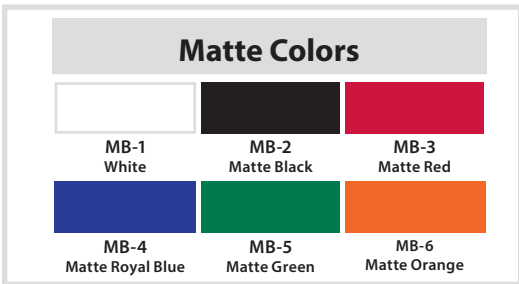

MARQUEE MARQUEE COLOR SELECTION

Available on **LARGE BOWS**.

Or visit: <https://bagmakersinc.com/Imprint/Marquee>
Scan QR code for Marquee Artwork Specifications.

BRILLIANCE BRILLIANCE COLOR SELECTION

Available on select **RIBBON**.

Scan QR code for Brilliance Artwork Specifications.
Or visit: <https://bagmakersinc.com/Imprint/Brilliance>

DIGITAL FULL-COLOR ARTWORK SPECIFICATIONS

Available on select **PLASTIC** bags.

Or visit: <https://bagmakersinc.com/Imprint/DigitalFullColor>
Scan QR code for Digital Full-Color Artwork Specifications.

CHROMATIC CHROMATIC PRINT ARTWORK SPECIFICATIONS

Available on select **PAPER** bags.

Or visit: <https://bagmakersinc.com/Imprint/Chromatic>
Scan QR code for Chromatic Artwork Specifications.

DYNAMIC COLOR ARTWORK SPECIFICATIONS